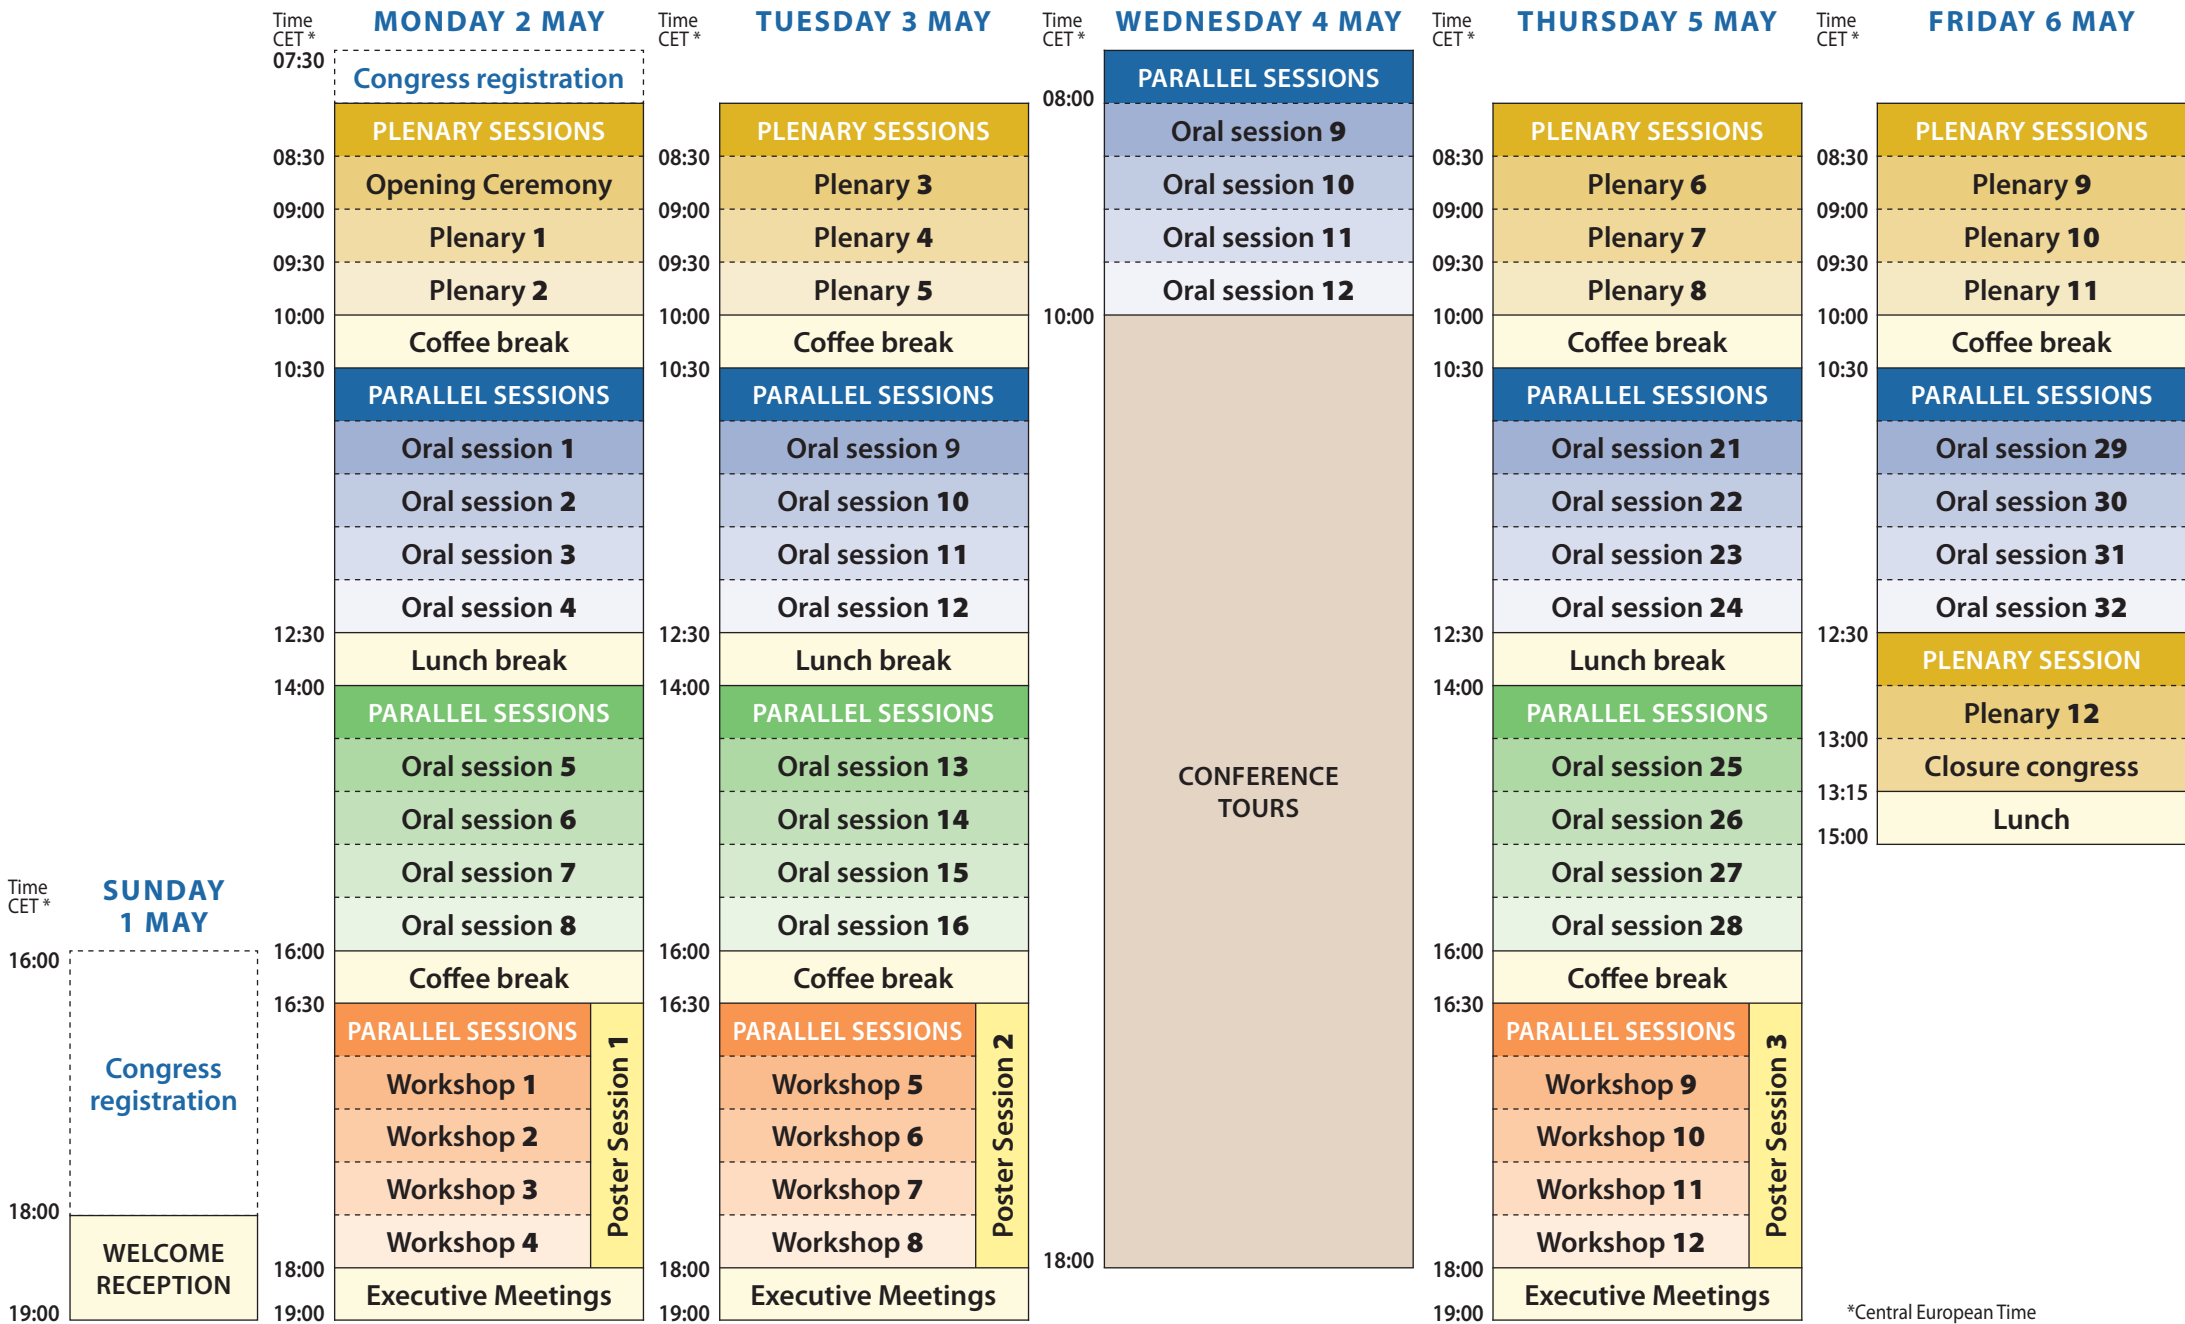

PLANNING AT A GLANCE

“Crossing borders : a world of nematode diversity and impact to discover”

*Central European Time